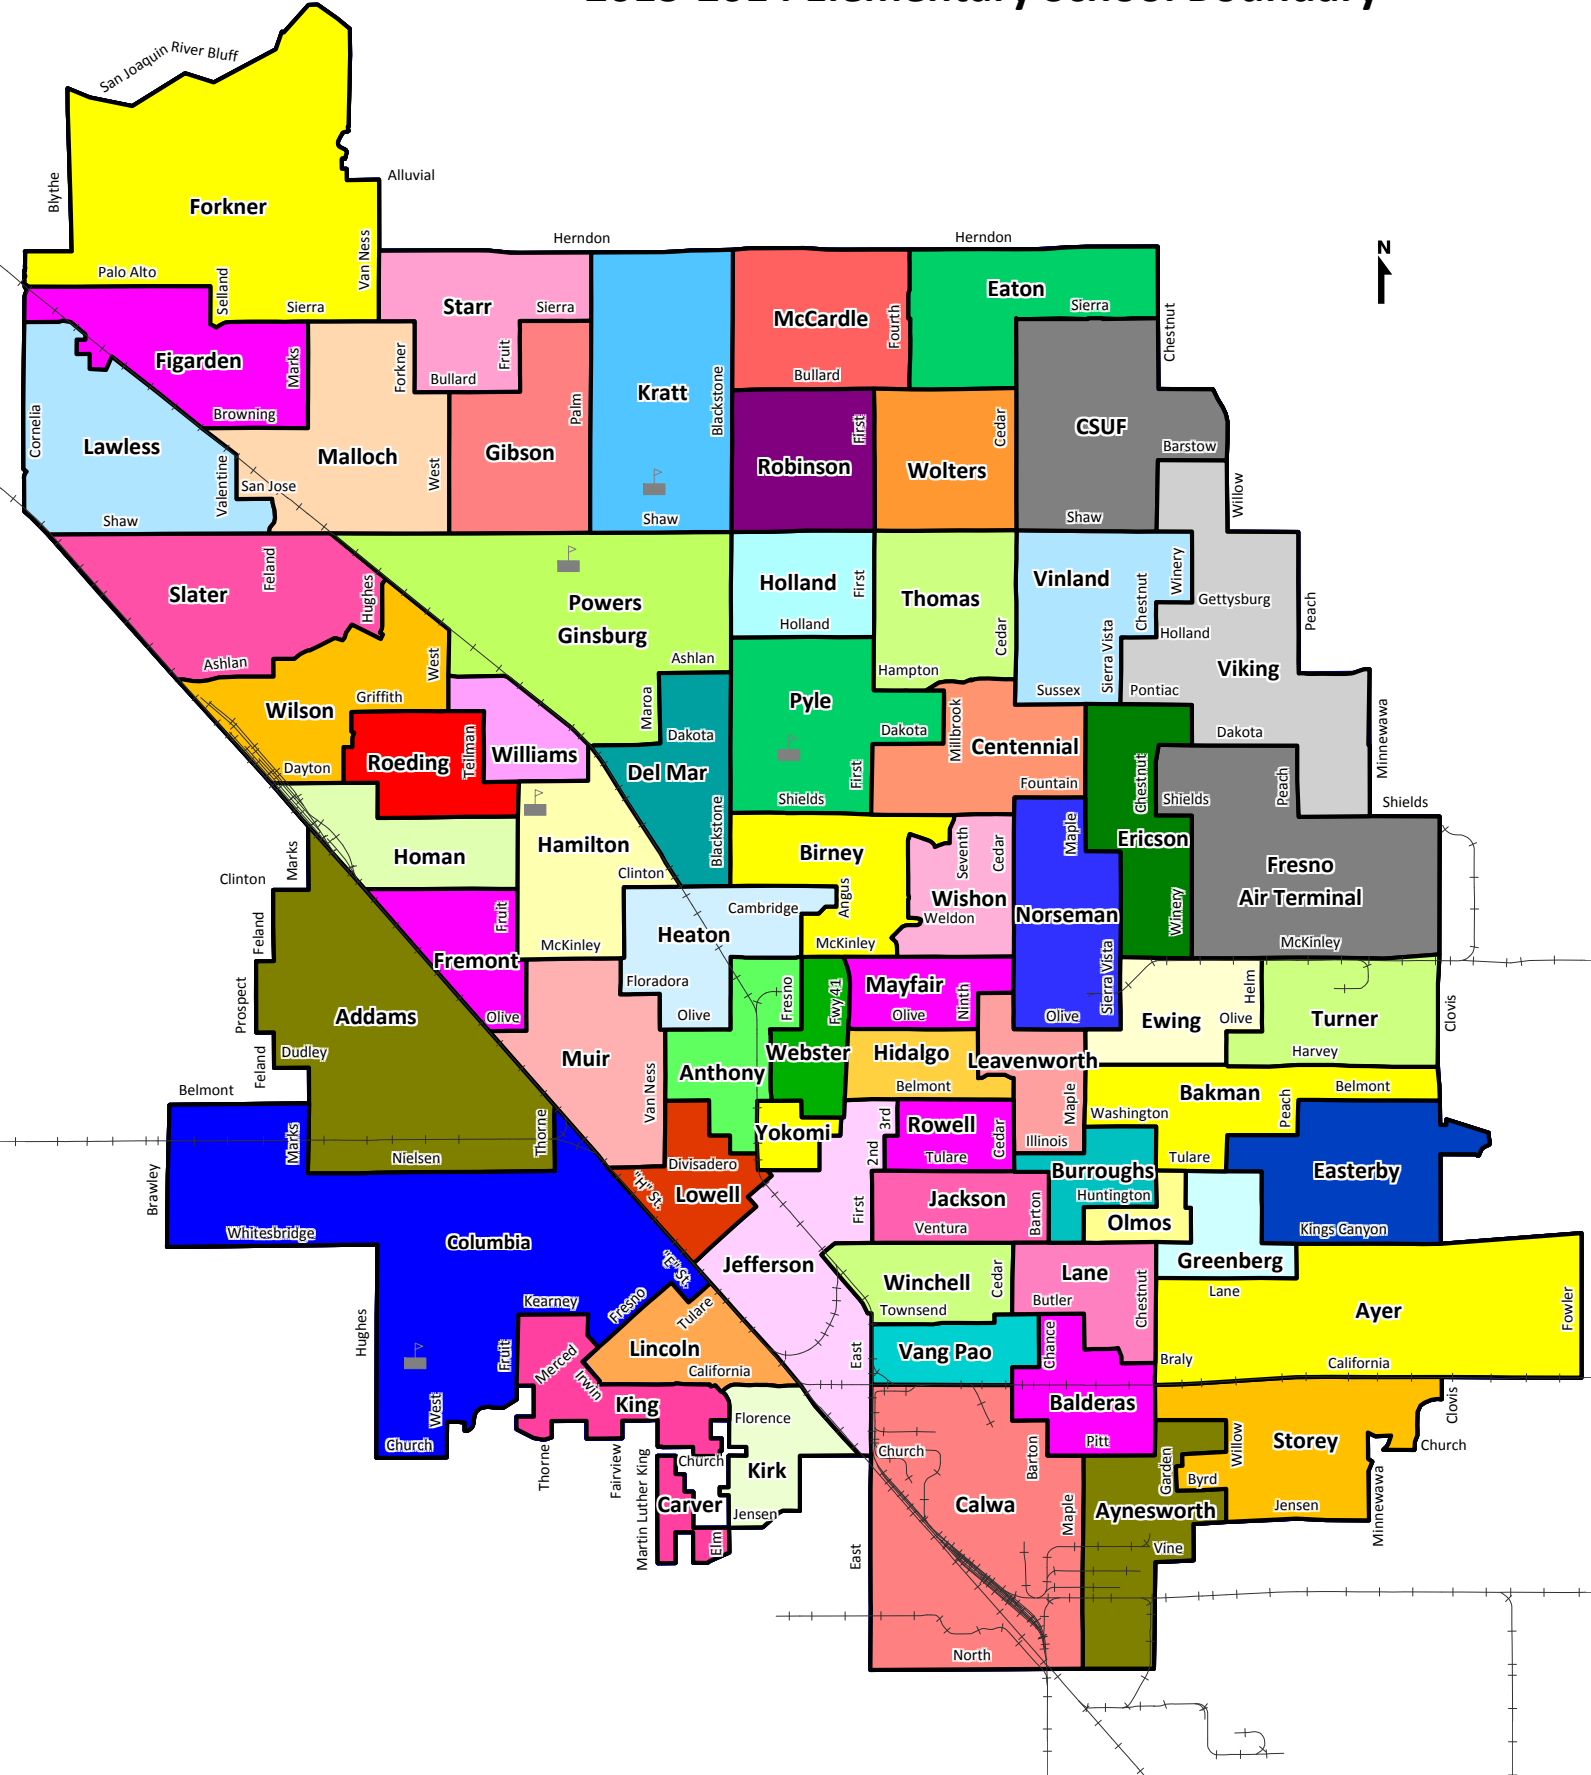

Fresno Unified School District 2013-2014 Elementary School Boundary

■ Baird 5-8 |
 ■ Bullard TALENT K-8 |
 ■ Manchester GATE 2-6 |
 ■ Phoenix Academy 1-6 |
 ■ Sunset K-8

Department of Facilities Management and Planning - February 2013